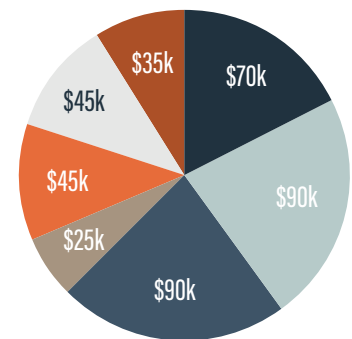

Fundraising Goal - $400,000

- Equipment
- Furnishings & Renovations
- Vision & Seed
- Marketing & Professional Services
- Labor & Wages
- Leasing
- Reserves & Miscellaneous

Find out more: Call 262.275.6131 x211 or email mfell@inspirationministries.org. Visit www.InspiredCoffee.org to learn more or make a gift.

www.InspirationMinistries.org | Facebook: @inspirationministrieswi