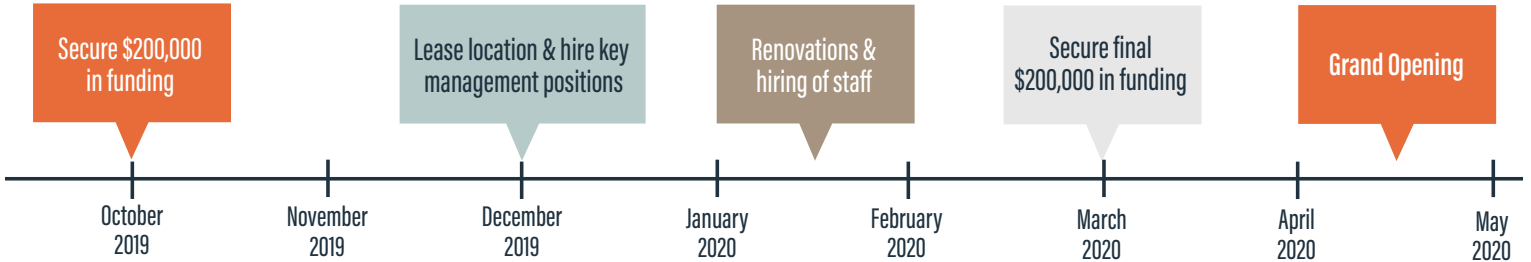

Planning Timeline

"I cannot wait for the Inspired coffee shop to open. As a parent of a 21 year old with Down Syndrome I've been praying for a place like this in our community. Somewhere my son and others just as special as him will be welcomed, be able to work, and find community."

– WALWORTH COUNTY PARENT